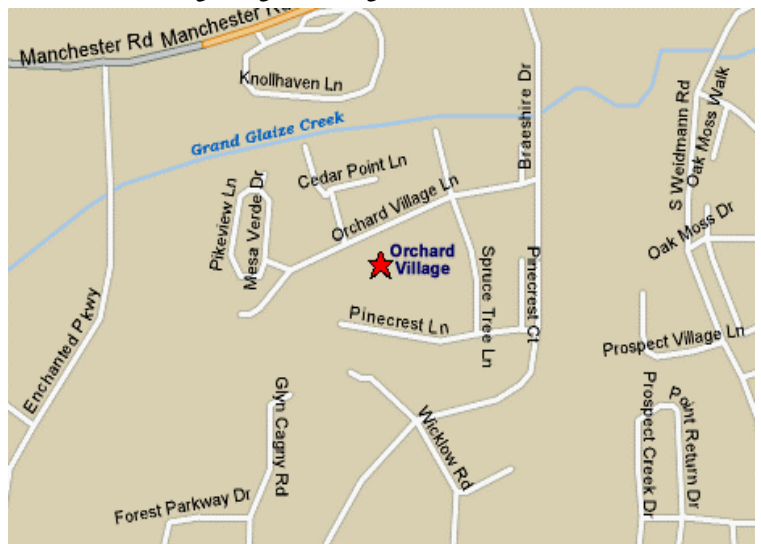

Office Hours

Monday-Friday: 10am – 6pm
 Saturday: 10am – 5pm
 Sunday: 12pm – 5pm

Directions

From I-270, head West on Manchester Rd. for 2 ½ miles. Turn South on Braeshire Drive and go two blocks to Orchard Village Lane on the right.

From Highway 40, head South on Highway 141 (Woods Mill Road) to Manchester Rd. East. Head 1/4 mile East on Manchester Rd. Turn South on Braeshire Drive and go two blocks to Orchard Village Lane on the right.