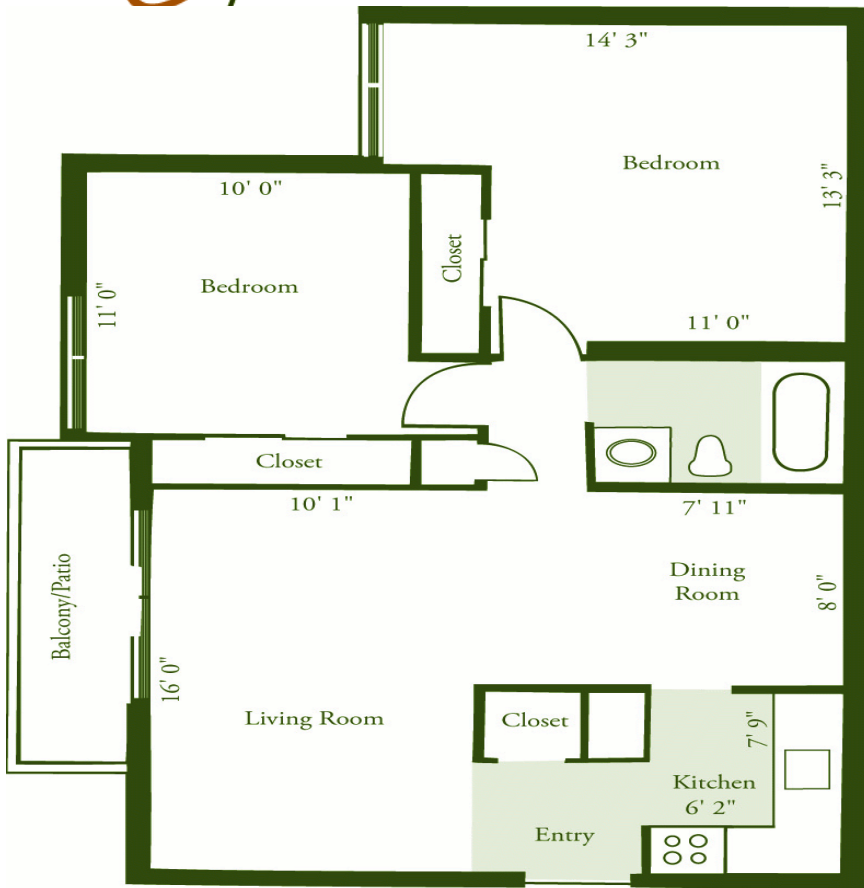

Orchard Village

115 Pineycliff Lane
Manchester, MO 63021
1-866-272-7181

orchard@michelsonrealty.com
www.orchardvillageapts.com

The Willow

Available Apartment Amenities

- Ceiling Fans
- Expansive Patios & Balconies
- Stress Free Kitchens
- Updated Fixtures
- Updated Countertops & Cabinets
- Dishwasher
- Garbage Disposal
- Custom paint colors available
- Expansive Closet Space