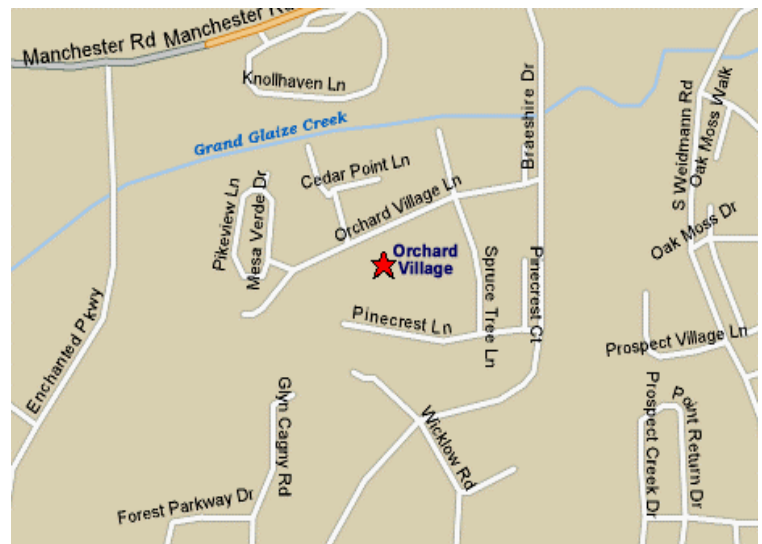

Orchard Village

115 Pineycliff Lane
Manchester, MO 63021
1-866-272-7181

orchard@michelsonrealty.com
www.orchardvillageapts.com

The Willow

Available Apartment Amenities

- Ceiling Fans
- Expansive Patios & Balconies
- Stress Free Kitchens
- Updated Fixtures
- Updated Countertops & Cabinets
- Dishwasher
- Garbage Disposal
- Custom paint colors available
- Expansive Closet Space

Directions

From I-270, head West on Manchester Rd. for 2 ½ miles. Turn South on Braeshire Drive and go two blocks to Orchard Village Lane on the right.

From Highway 40, head South on Highway 141 (Woods Mill Road) to Manchester Rd. East. Head 1/4 mile East on Manchester Rd. Turn South on Braeshire Drive and go two blocks to Orchard Village Lane on the right.