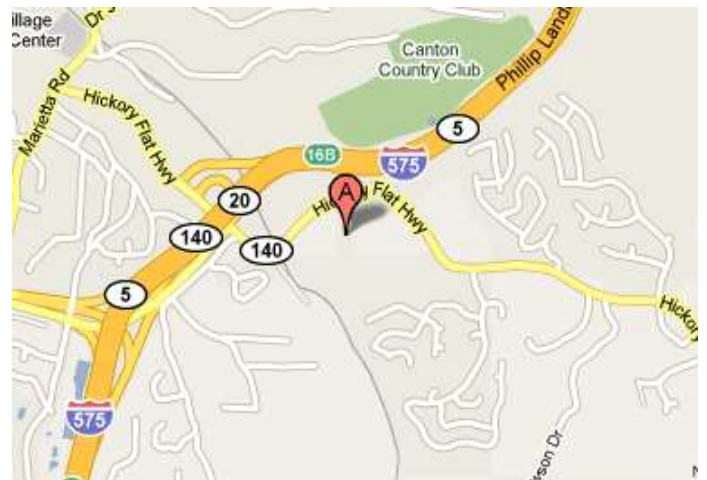

Directions

Take I-75 North to I-575 North to Exit 16 (Hwy. 140 East). At the first stop light, turn right and travel 1/2 mile. Walden Crossing will be on your right.

Office Hours

Monday: Friday 9am – 6pm